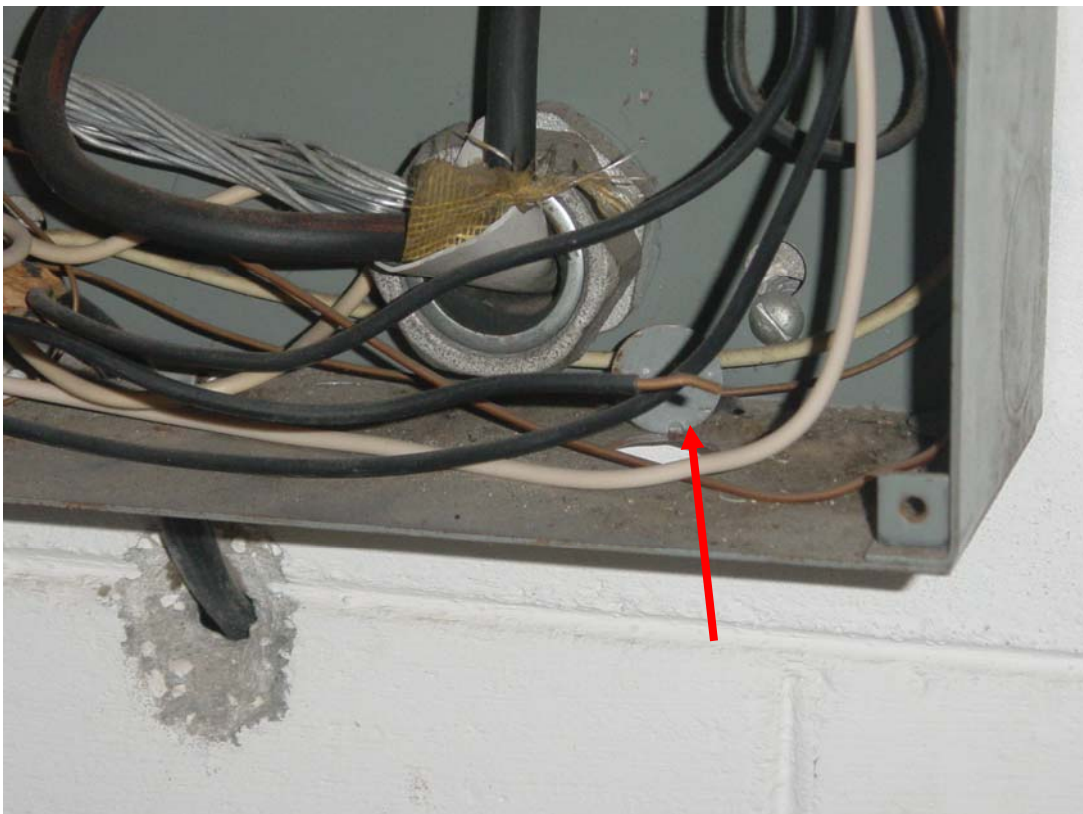

Common Electrical Defects

All these defects have been found in brand new construction and resale homes.

Missing breakers on service unit.

Exposed live cables in service unit

Missing cover plate from wall light switch

Missing waterproof cover to pool control unit

Buried electrical box in rear garden

Exposed hanging live cables

Exposed live cables in attic damaged by squirrels

Exposed non armored cable above water heater