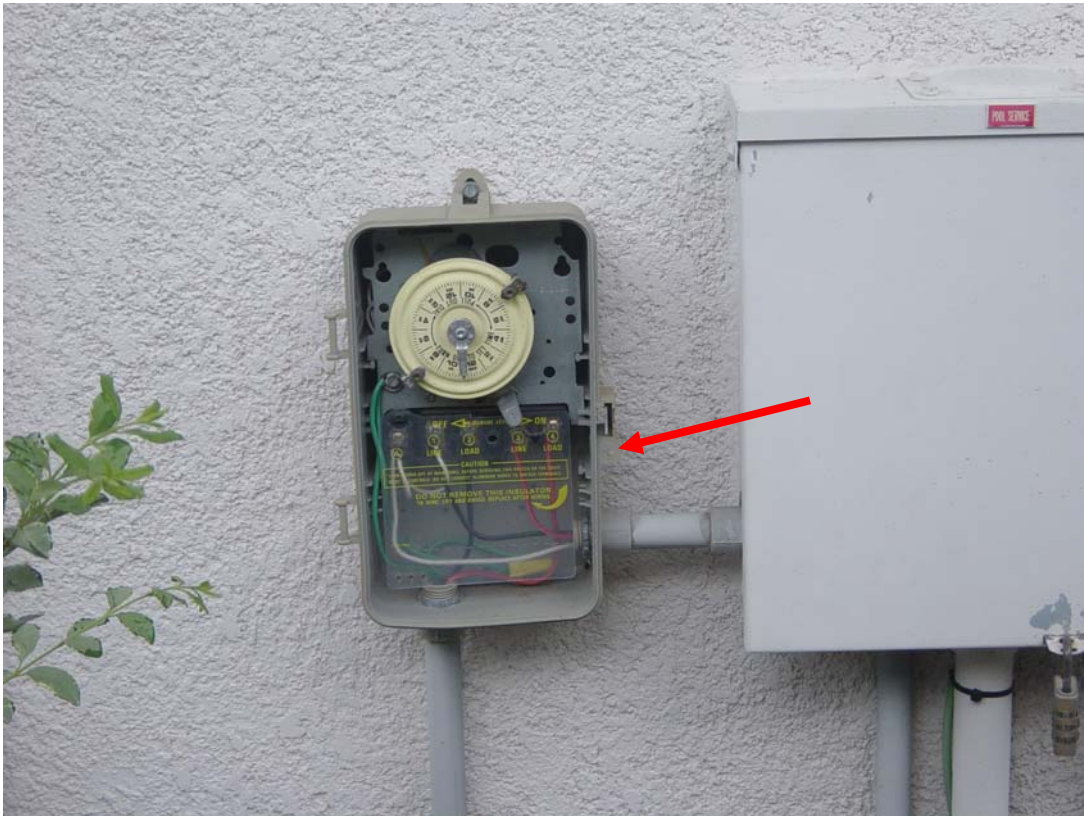

Common Electrical Defects

All these defects have been found in brand new construction and resale homes.

Missing breakers on service unit.

Exposed live cables in service unit

Missing cover plate from wall light switch

Missing waterproof cover to pool control unit

Buried electrical box in rear garden

Exposed hanging live cables

Exposed live cables in attic damaged by squirrels

Exposed non armored cable above water heater